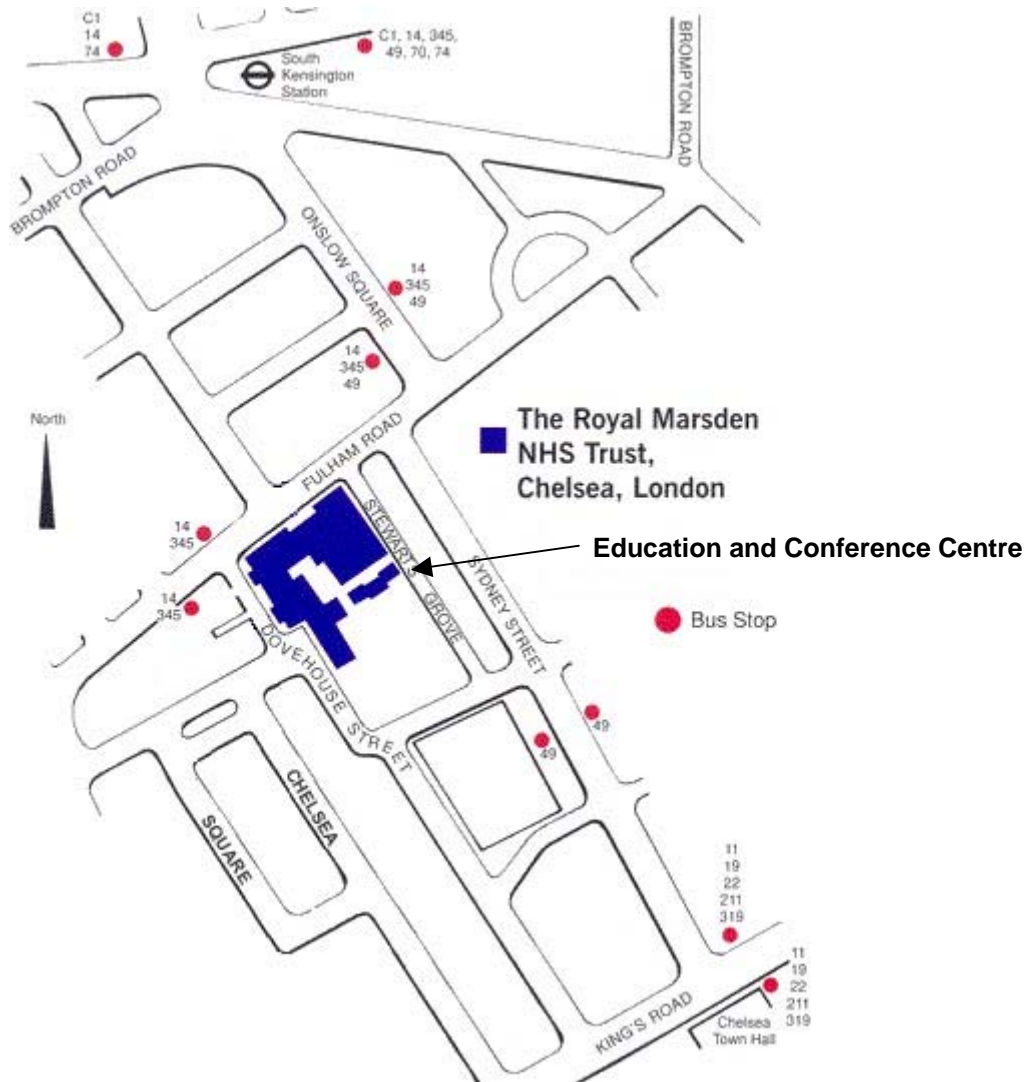

# Planning your journey

The Royal Marsden Education and Conference Centre is situated in Stewart's Grove, London, SW3.

- The nearest underground is South Kensington, about five minutes walk away. South Kensington is served by the District, Circle and Piccadilly Lines. Victoria main line station is two stops away.
- Buses 14, 345 and 49 pass the hospital or have stops within easy reach.
- Please note that the Hospital is unable to offer car parking facilities and that apart from a few metered bays, on-street parking in the central zone is prohibited.