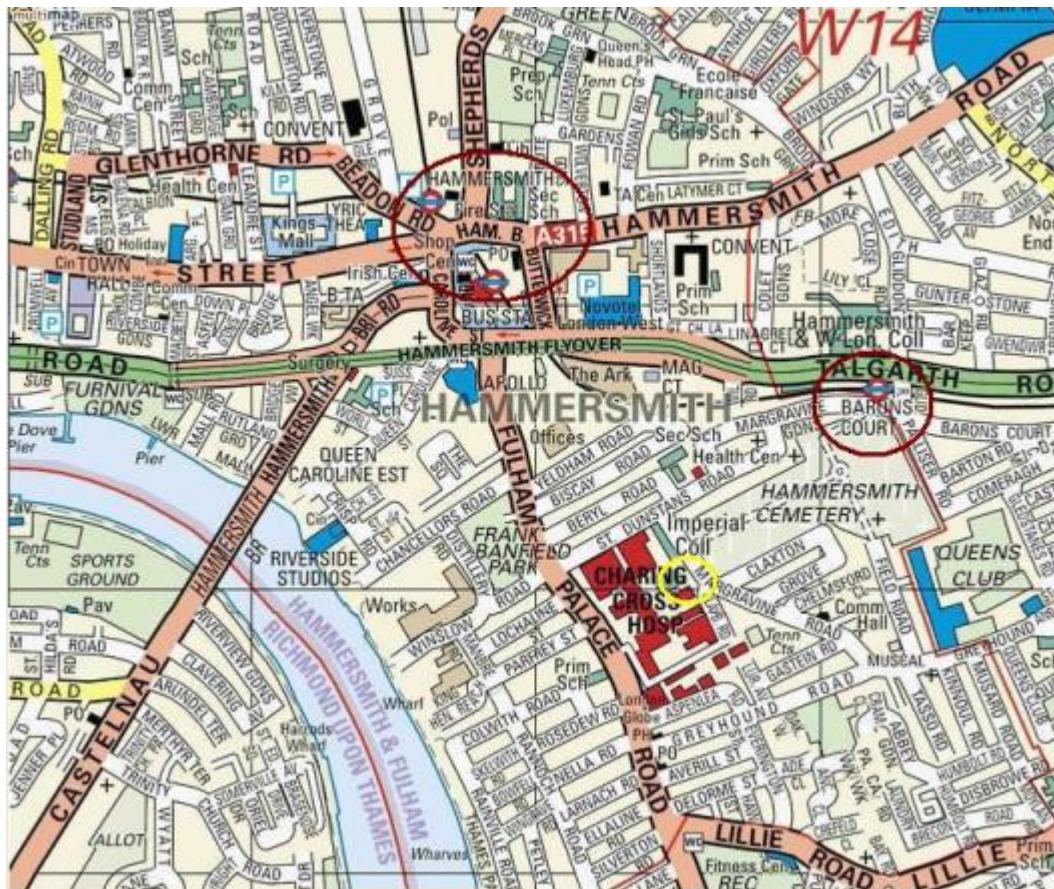

Charing Cross Campus

College main entrance
 Hospital main entrances

Underground station
 Bus stops
 Vehicle entrance
 Parking

Building entrances
 Disabled car park

50 metres

- 1 Reynolds Building
- 2 Glenister Lecture Hall
- 3 Laboratory Block
- 4 Kennedy Institute of Rheumatology

Glenister Lecture Theatre, Charing Cross Hospital

How to get there and find accommodation.

Charing Cross Hospital is shown on the map above - the red building. The yellow circle pinpoints the location of the venue. Zoom out from the map above.

Arriving by car

On-site parking is available. Limited parking is available on metered spaces outside the hospital.

Coming by tube

The closest tube stations are Barons Court and Hammersmith circled above (Piccadilly or District line), a 5-10 mins walk to the hospital.

Buses to the hospital

- 190
West Brompton - Richmond
- 211
Waterloo - Hammersmith
- 220
Harlesden - Wandsworth
- 295
Clapham Junction - Ladbrooke Grove