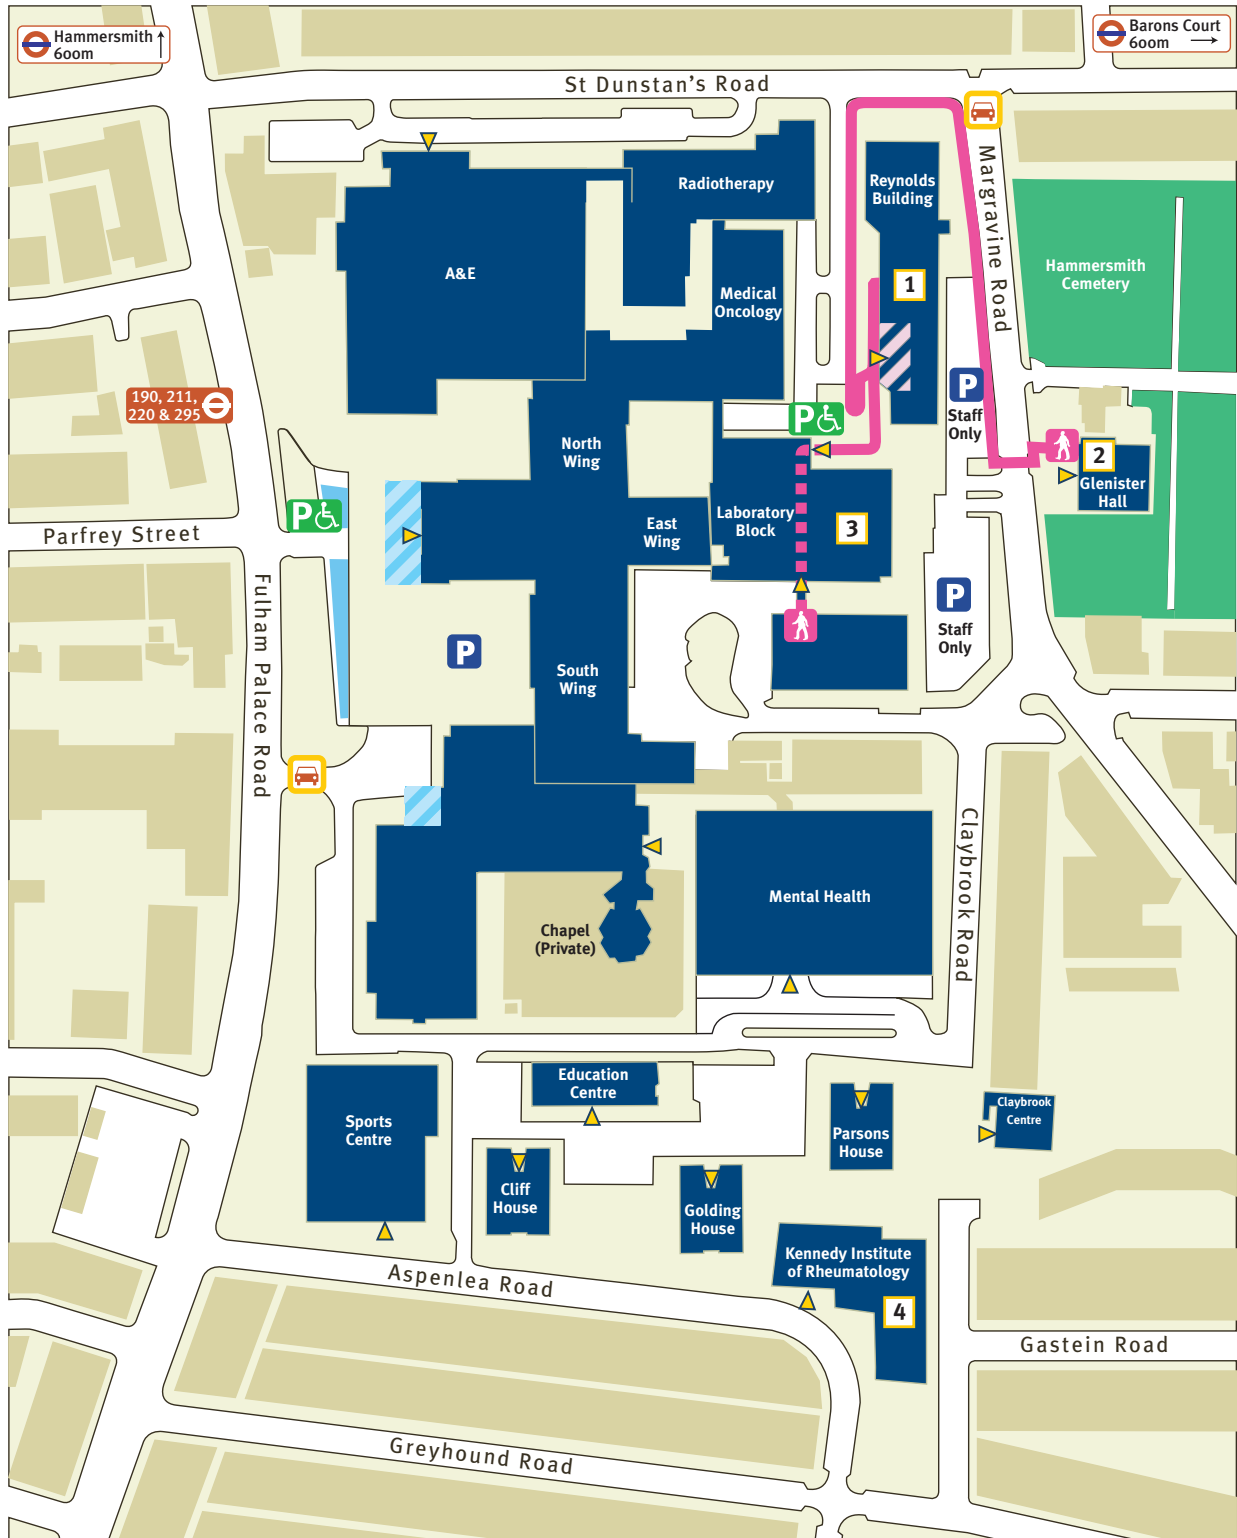

Charing Cross Campus

College main entrance
 Hospital main entrances

Underground station
 Bus stops
 Vehicle entrance
 Parking

Building entrances
 Disabled car park

50 metres

- 1 Reynolds Building
- 2 Glenister Lecture Hall
- 3 Laboratory Block
- 4 Kennedy Institute of Rheumatology

Glenister Lecture Theatre, Charing Cross Hospital

How to get there and find accommodation.

Charing Cross Hospital is shown on the map above - the red building. The yellow circle pinpoints the location of the venue. Zoom out from the map above.

Arriving by car

On-site parking is available. Limited parking is available on metered spaces outside the hospital.

Coming by tube

The closest tube stations are Barons Court and Hammersmith circled above (Piccadilly or District line), a 5-10 mins walk to the hospital.

Buses to the hospital

- 190
West Brompton - Richmond
- 211
Waterloo - Hammersmith
- 220
Harlesden - Wandsworth
- 295
Clapham Junction - Ladbrooke Grove